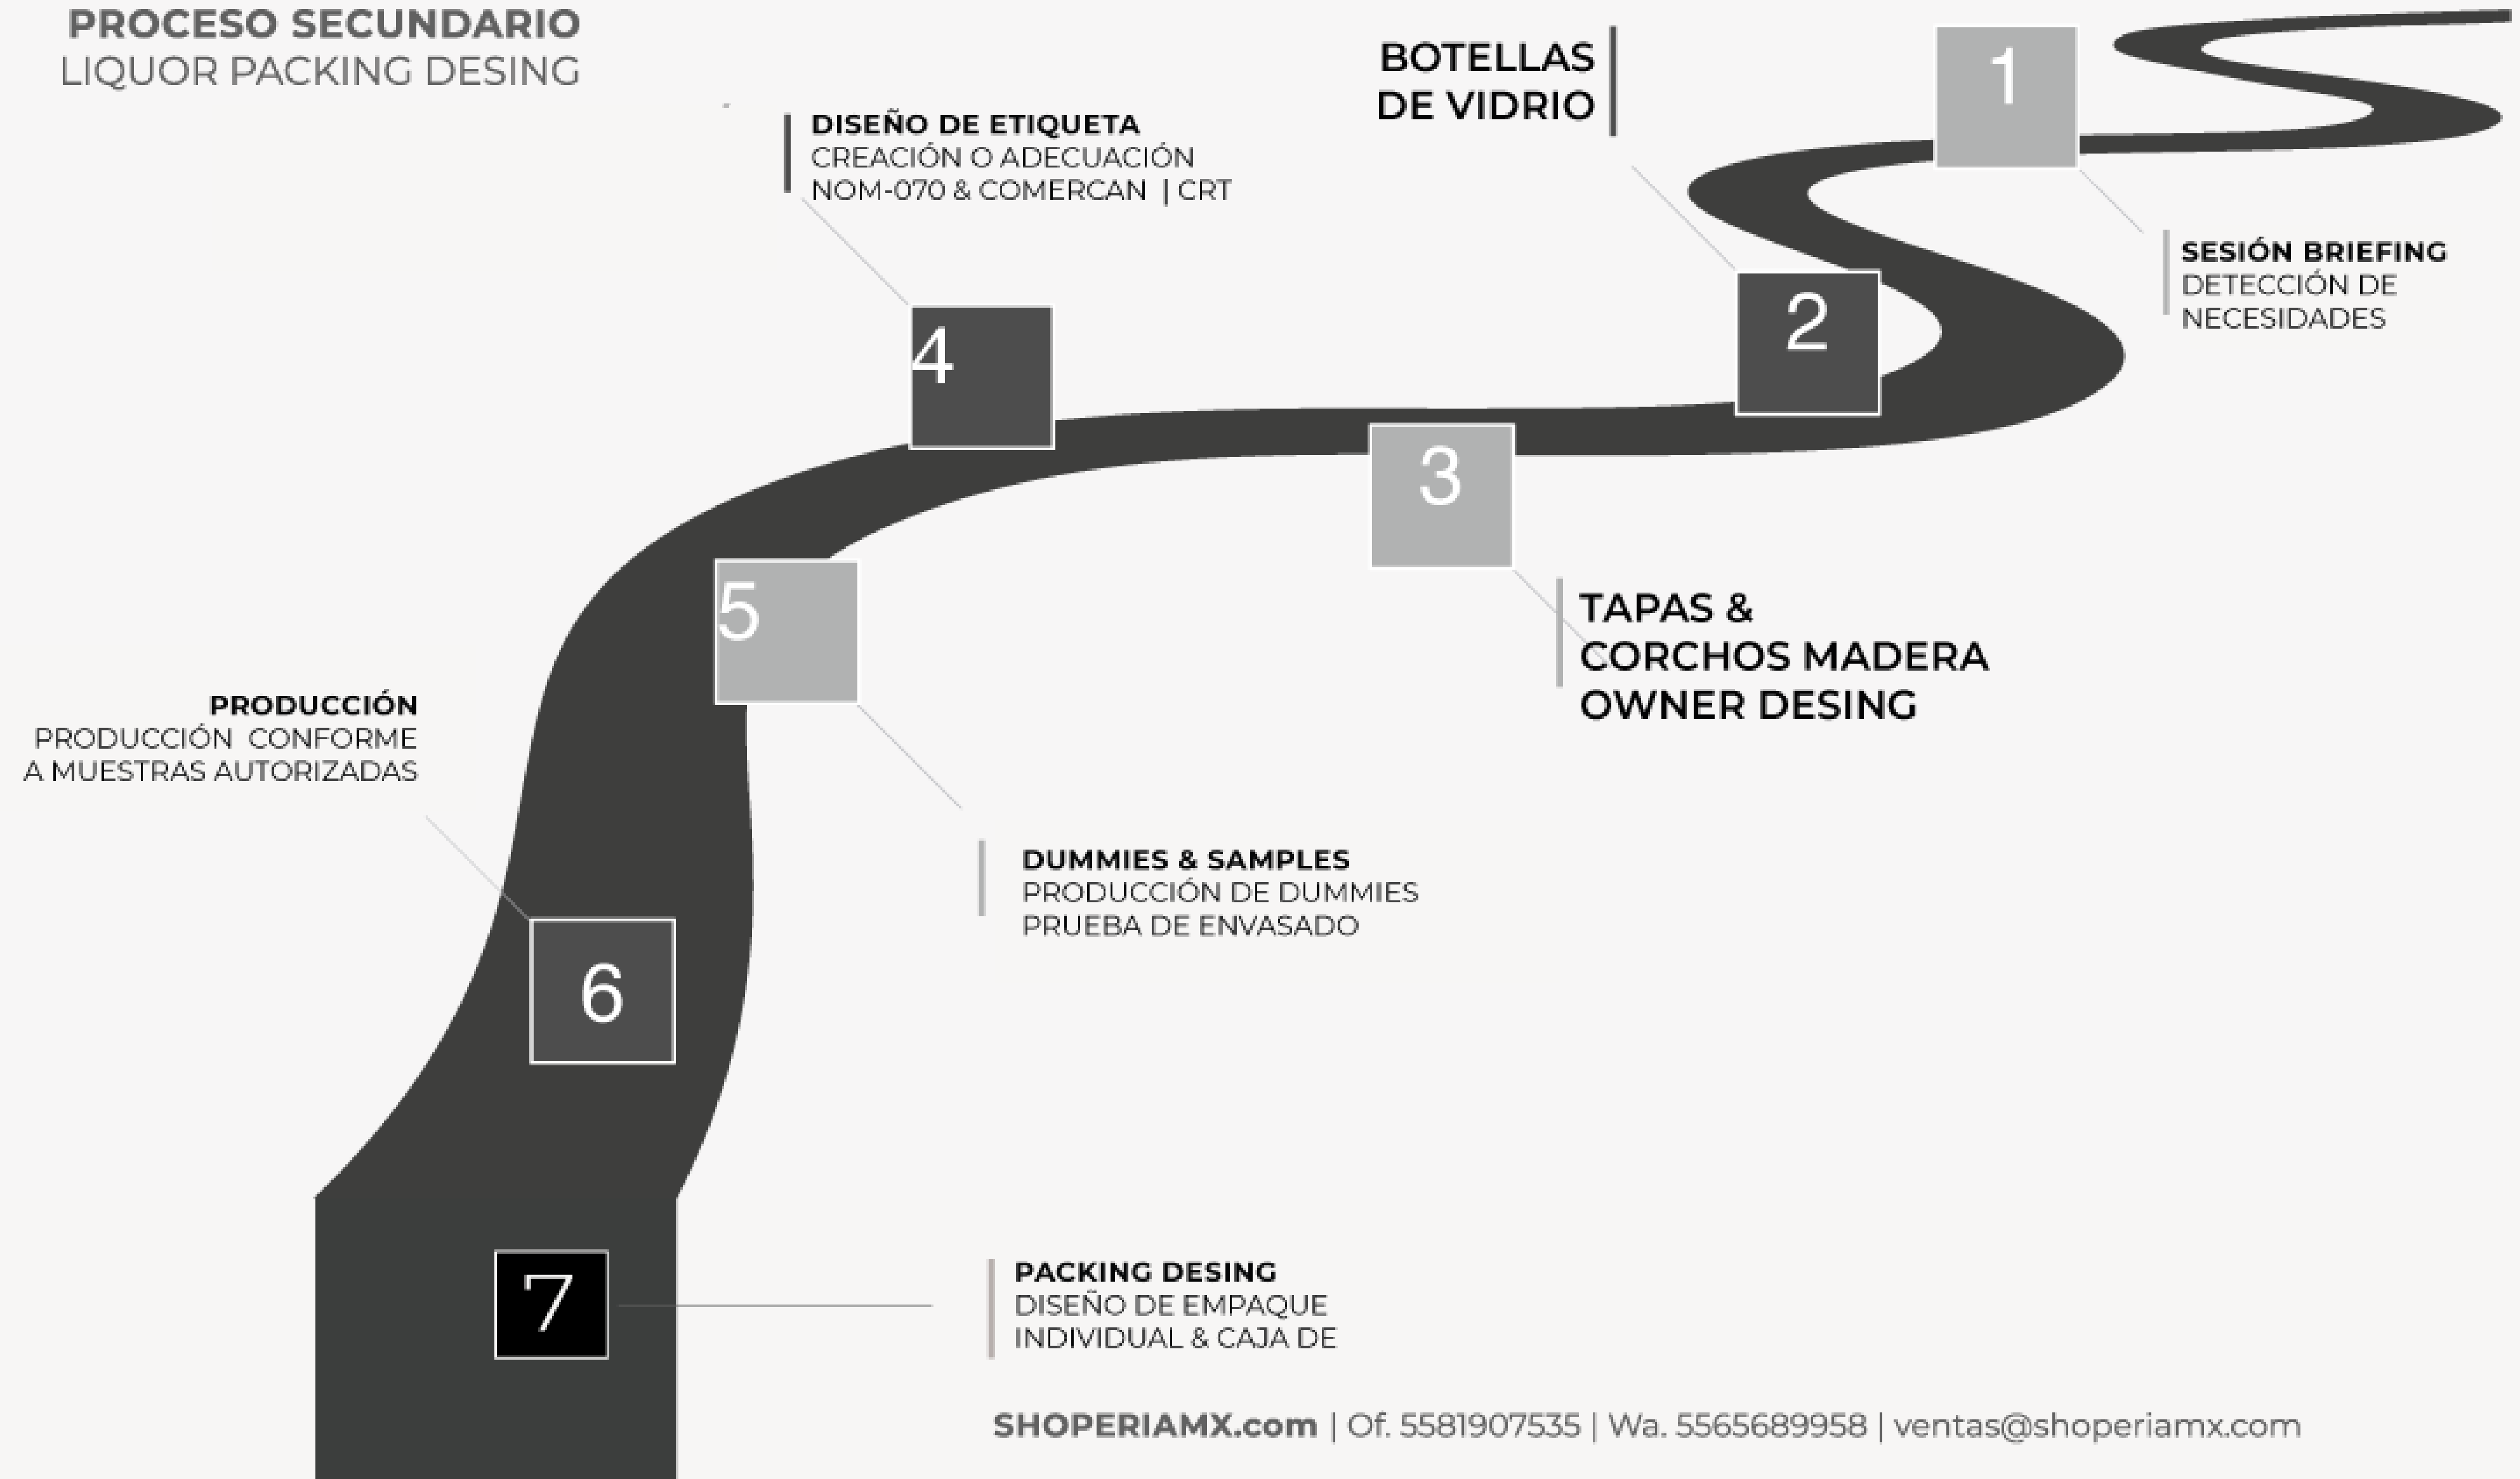

SHOPERIA MX

SHOPERIA MX

PROCESO SECUNDARIO LIQUOR PACKING DESING

SHOPERIA ^{MX}

CORCHOLATA

COOLER
cooler

330 ML

SHOPERIA ^{MX}

CORCHOLATA

SODERA
sodera

12 OZ, 500 ML

DISEÑO DE ETIQUETA

SHOPERIA MX

SHOPERIA MX

SHOPERIA ^{MX}

TAPA ROSCA